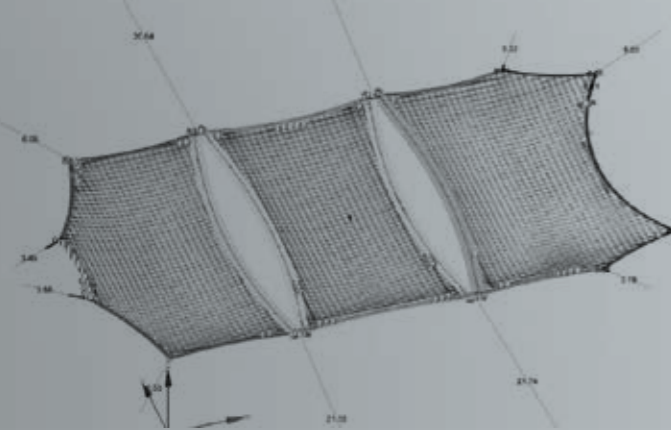

SAILTEC A NEW STANDARD IN MOTOR YACHT PRODUCTS

Whatever differences there might be between Reckmann products, our goal with every single one of them is to achieve maximum functionality in all weather conditions and in all circumstances. Of course, this also makes life on board motor yachts easier, more comfortable and safer.

SAILTEC products are innovative, reliable and provide real benefit to the customer as a result of many years of sailing and super yacht know how – and the passion to create perfect solutions.

FE-ANALYSIS