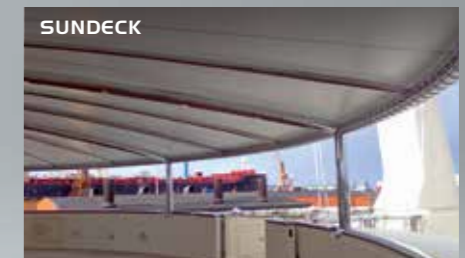

SUNFLIP

- oi **SunFLIP is the high end system** for removable sun awnings on yachts. Continuously refined over more than ten years, it provides a trouble free package of strong carbon poles and beautifully finished awnings.

Fixed tracks in the superstructure or extendable beams support the awning, and the right tension is always ensured by an integrated PLC control system.

Large awnings can be installed in compact spaces by using telescopic beams. We develop and deliver the complete system and provide a world wide after sales service.

We provide the complete system with the adequate support structure in high grade stainless steel or carbon tubes. Designed for wind conditions of up to 100 kn, the sunDECK awnings provide a hassle-free solution in any environment. Even ice loads can be taken into account for yachts which venture beyond the beaten track.