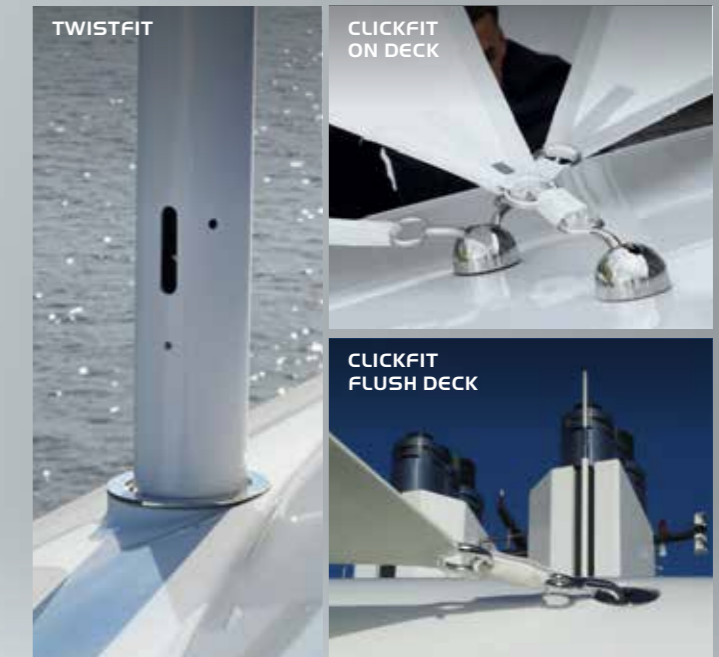

SUNFLIP

- oi **SunFLIP is the high end system** for removable sun awnings on yachts. Continuously refined over more than ten years, it provides a trouble free package of strong carbon poles and beautifully finished awnings.

We use a comprehensive software package for 3D tensile structure design to engineer the perfect awning system for each individual project. Calculating rather than estimating loads ensures peace of mind for the guests and crew on board, especially when the awnings are used at the upper end of the specified wind range.